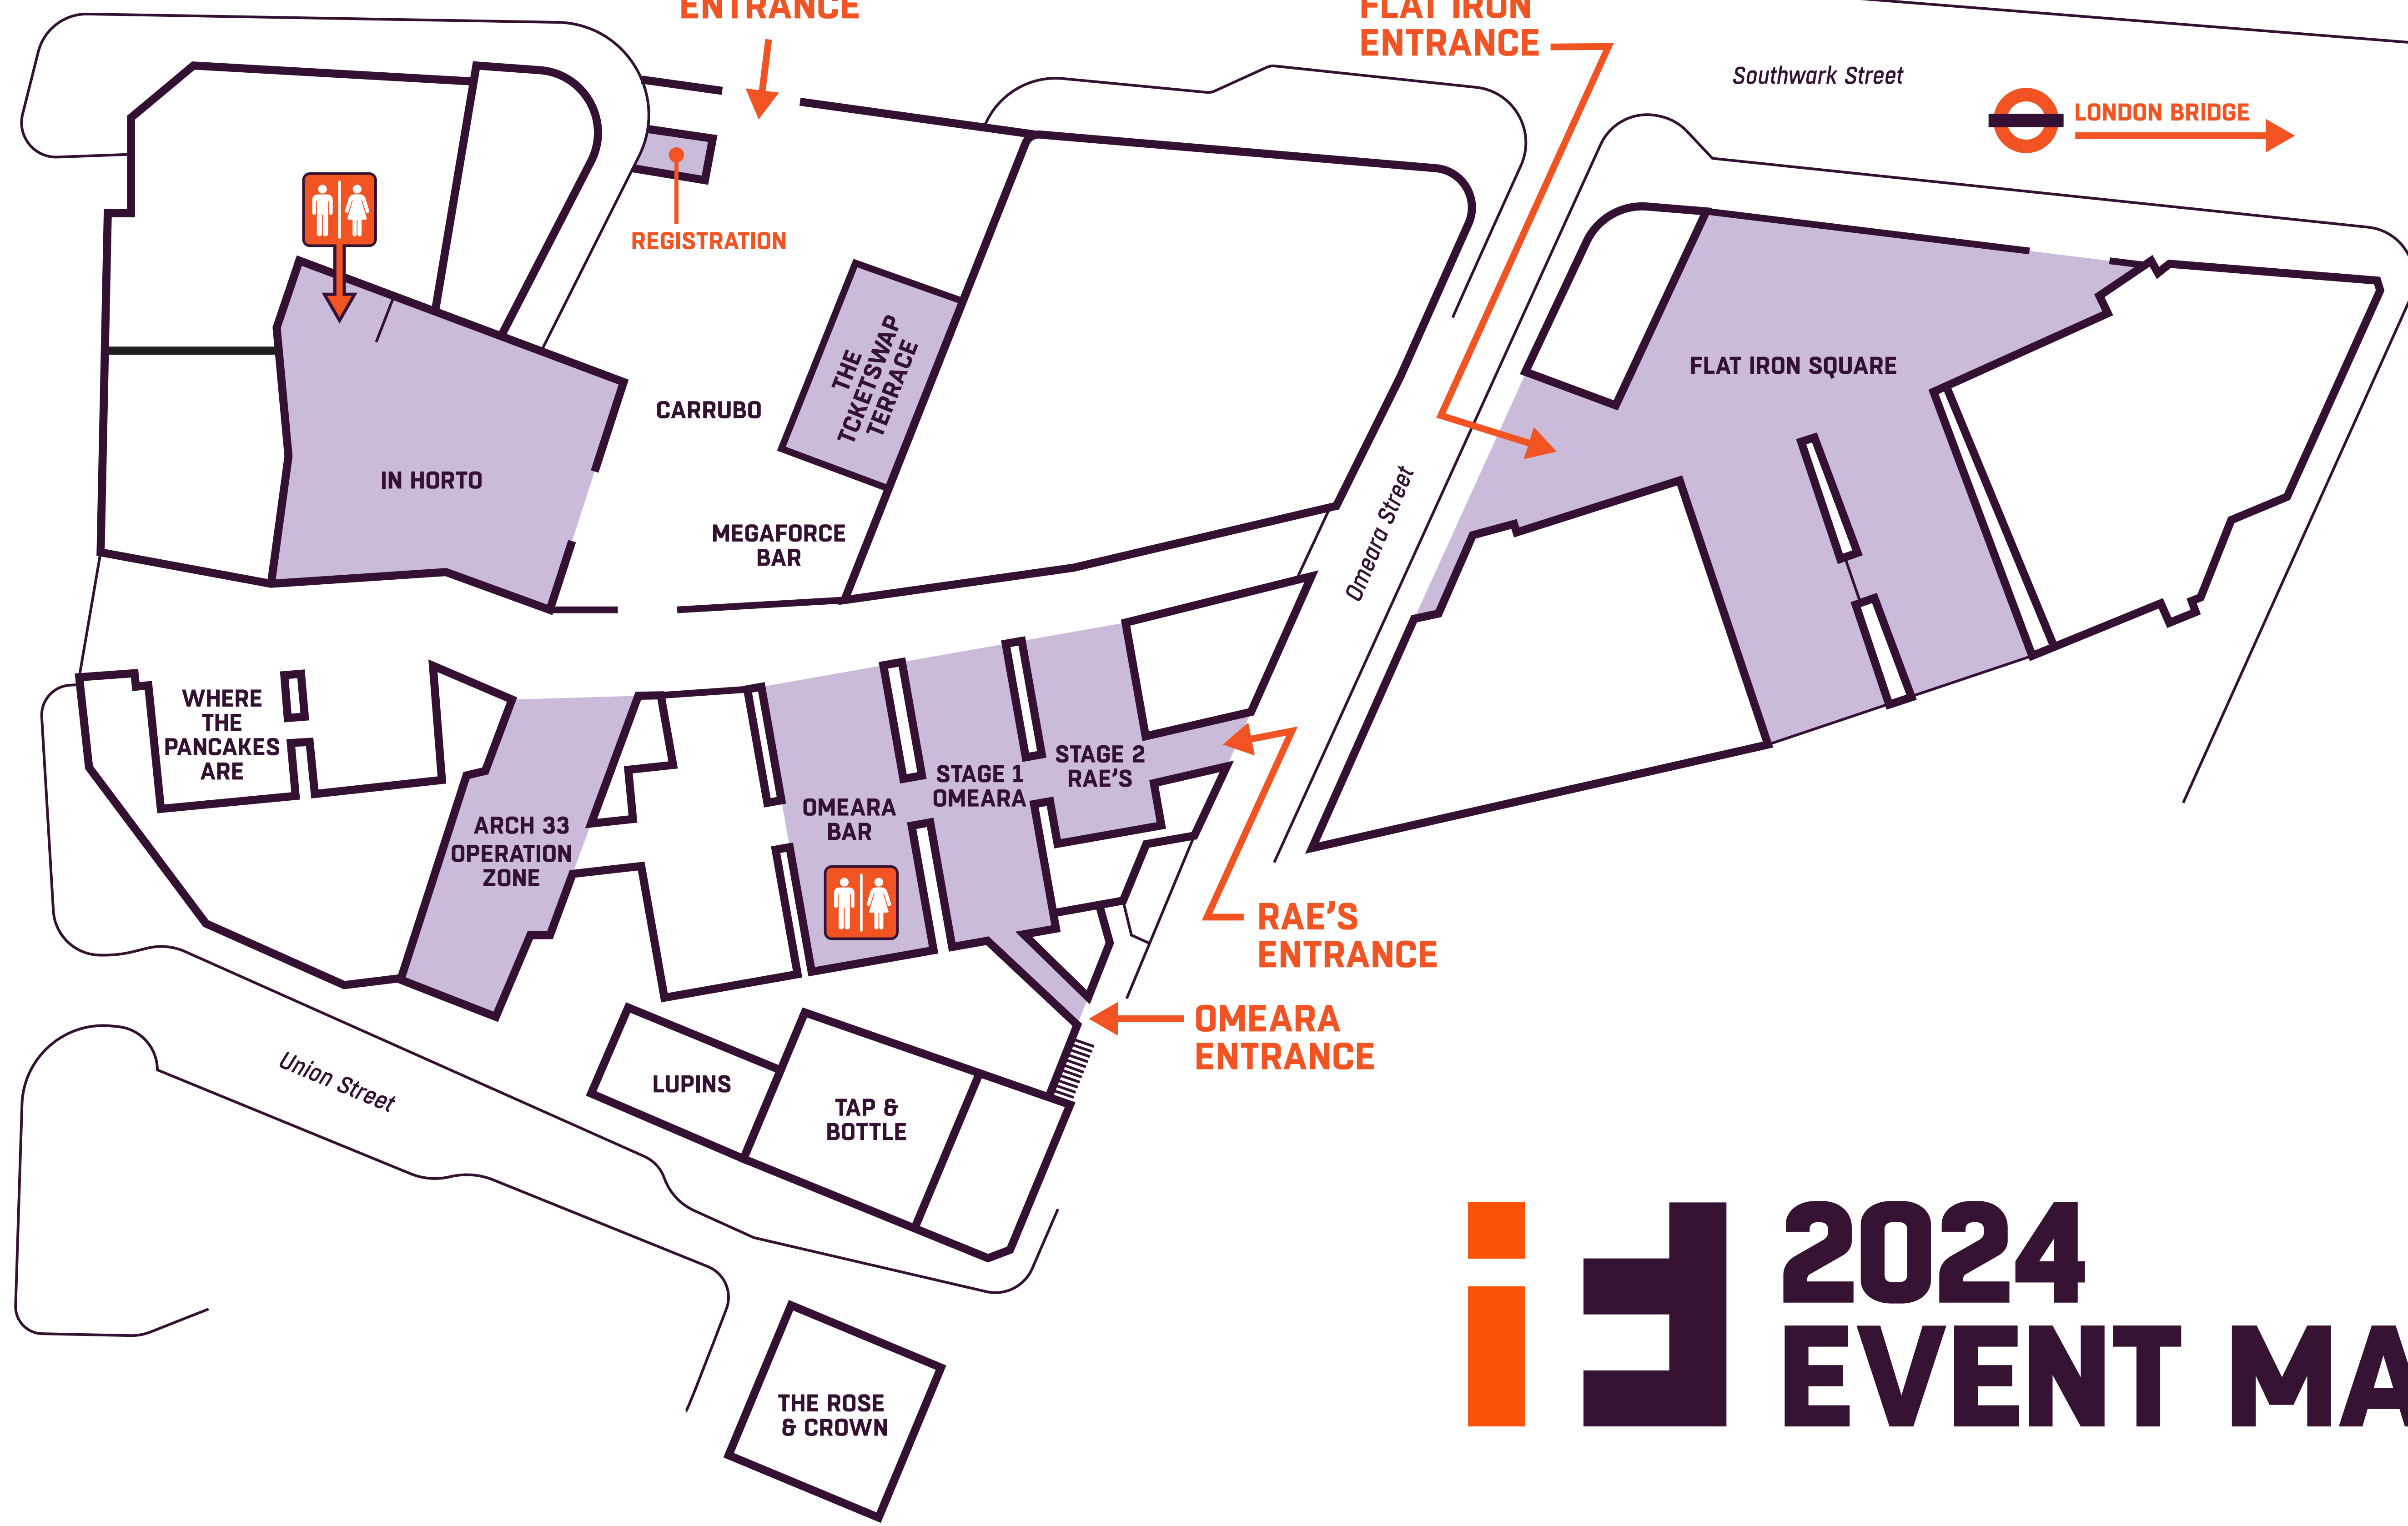

NOVOTEL  
IFF CONFERENCE  
SESSIONS

Southwark Bridge Road

Southwark Street

Thrale Street

IFF CAMPUS  
ENTRANCE

FLAT IRON  
ENTRANCE

Southwark Street

# 2024 EVENT MAP